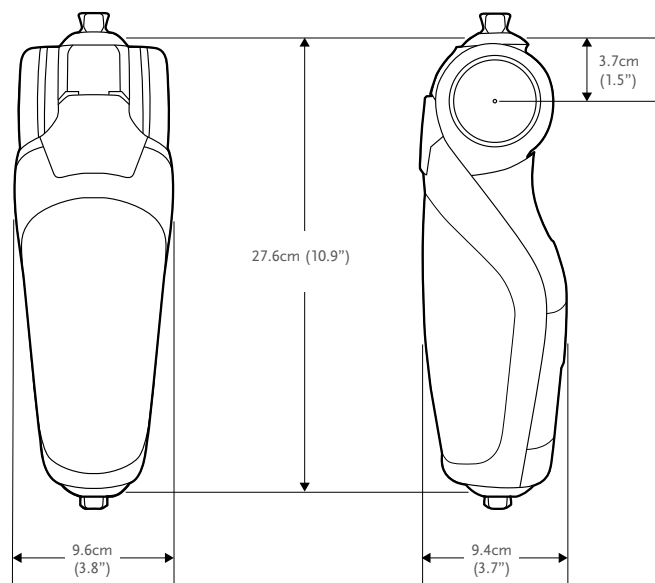

POWER KNEE™

User Information

Amputation Level:	Transfemoral, Knee Disarticulation, and Hip Disarticulation
Impact Level:	Low to Moderate
Maximum Patient Weight:	116kg

Knee Information

Weight (incl. Battery):	2.6kg (5.7lbs)
Build Height:	276mm (10 7/8")
Knee Flexion:	120°

CLEARANCE

KITS

POWER KNEE KIT

Part#	Description
PKA10003	Power Knee incl. 3 Years Warranty

Includes:

- POWER KNEE
- 2 Lithium Ion Battery Packs
- 2 Power Supplies