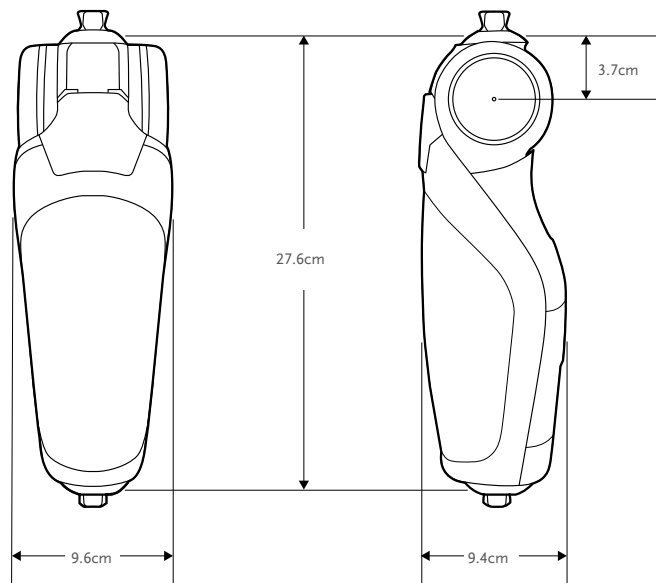

Pro-Flex® LP

Pro-Flex® XC Waterproof

PROPRIO FOOT®

POWER KNEE™

User Information	
Amputation Level:	Transfemoral, Knee Disarticulation, Hip Disarticulation, Bilateral TF/KD
Impact Level:	Low to Moderate
Maximum Patient Weight:	116kg

Knee Information	
Weight (incl. Battery):	2.6kg
Build Height:	276mm
Knee Flexion:	120°

CLEARANCE

KITS

POWER KNEE KIT

Part#	Description
PKA10001	Power Knee incl. 2 Years Warranty. Additional warranty may be purchased while the device is still under warranty to a total of 6-years of protection. 1, 2, 3 and 4-year warranty extensions

Includes:

- POWER KNEE
- Lithium Ion Battery Pack
- Power Supply
- Instruction for use