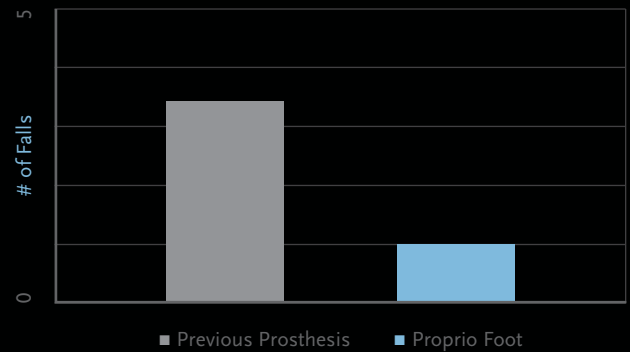

— KEVIN

Proven Benefits

While wearing the Proprio Foot users reported fewer stumbles and falls compared to their previous prosthesis.⁸

46% Reduction in Stumbles⁸

70% Reduction in Falls⁸

The ECW (Energy Cost of Walking) is lowered with the Proprio Foot depending on incline, and significantly lower on level ground. Studied conditions were walking on level ground, and on a treadmill at three different slopes (-5%, 0%, 12%).⁹

Lower Energy Cost of Walking⁹

P0 - Previous mechanical foot
 P1 - Proprio Foot Fitting
 P2 - Proprio Fitting + 30 days
 P3 - Proprio Fitting + 60 days
 P4 - Proprio Fitting + 90 days

“Being able to keep my hips level and walk symmetrically has made a huge difference.”**