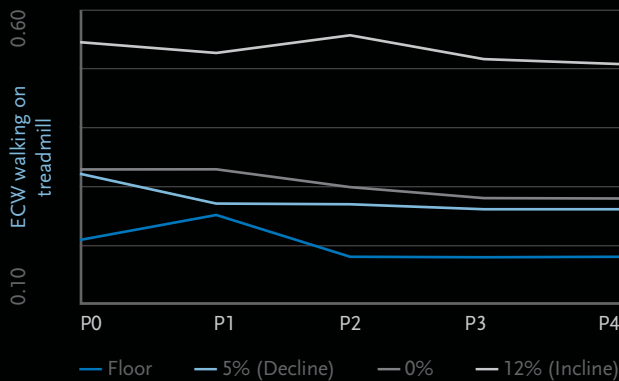

— KEVIN

Proven Benefits

While wearing the Proprio Foot users reported fewer stumbles and falls compared to their previous prosthesis.⁸

46% Reduction in Stumbles⁸

70% Reduction in Falls⁸

The ECW (Energy Cost of Walking) is lowered with the Proprio Foot depending on incline, and significantly lower on level ground. Studied conditions were walking on level ground, and on a treadmill at three different slopes (-5%, 0%, 12%).⁹

Lower Energy Cost of Walking⁹

P0 - Previous mechanical foot
 P1 - Proprio Foot Fitting
 P2 - Proprio Fitting + 30 days
 P3 - Proprio Fitting + 60 days
 P4 - Proprio Fitting + 90 days

“Being able to keep my hips level and walk symmetrically has made a huge difference.”**