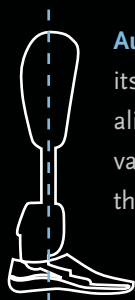

Auto-Alignment allows its wearer to maintain alignment across a variety of footwear with the touch of a button.

The Össur Logic app's automatic setup makes customizing Proprio Foot for each user's unique gait simple, and allows users to set up custom profiles for different activities and footwear.