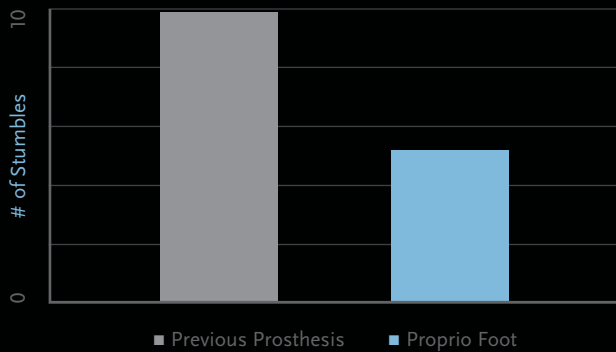

The Össur Logic app's automatic setup makes customizing Proprio Foot for each user's unique gait simple, and allows users to set up custom profiles for different activities and footwear.

“I can quickly adjust to any footwear so my son and I can just go.”**

— KEVIN

Proven Benefits

While wearing the Proprio Foot users reported fewer stumbles and falls compared to their previous prosthesis.⁸

46% Reduction in Stumbles⁸

70% Reduction in Falls⁸

The ECW (Energy Cost of Walking) is lowered with the Proprio Foot depending on incline, and significantly lower on level ground. Studied conditions were walking on level ground, and on a treadmill at three different slopes (-5%, 0%, 12%).⁹