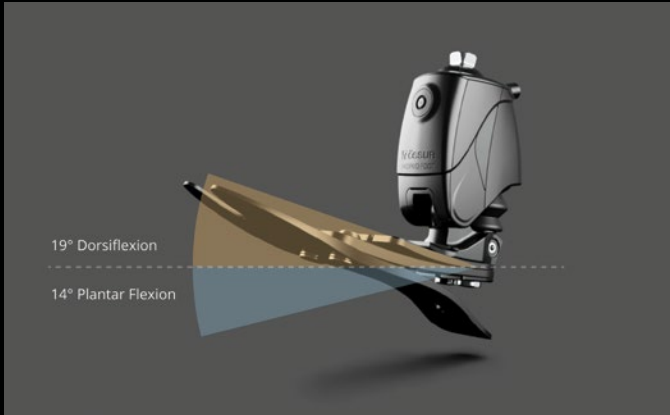

— GREG

A Dynamic Walking Experience

Unmatched range of motion – Motorized 33° ROM to pre-position foot.¹

The Power of Pro-Flex – Maintain full length toe lever, symmetry, and carbon dynamics across a variety of surfaces.⁴⁻⁷