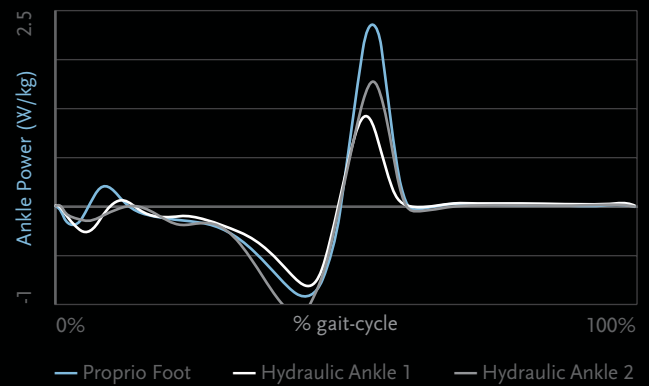

— GREG

A Dynamic Walking Experience

Unmatched range of motion – Motorized 33° ROM to pre-position foot.¹

The Power of Pro-Flex – Maintain full length toe lever, symmetry, and carbon dynamics across a variety of surfaces.⁴⁻⁷

In a comparison with leading hydraulic microprocessor ankles, Proprio Foot was shown to give greater **Ankle Power** at toe-off, while also providing more **Range of Motion** in stance phase.¹

“With a mechanical foot I needed to think about every step, but the Proprio Foot just works with me.”**

— EREZ

Features Designed For Life

Active Dorsiflexion means that with every step the powered ankle raises the toe to increase toe clearance and repositions it for heel contact, in perfect sync with the wearers gait profile.

Terrain Adaptation provides real-time adaptive ankle function with sensors that continually monitor the surface angle and acceleration to pre-position the foot for inclines, declines, and stair ascent and descent.