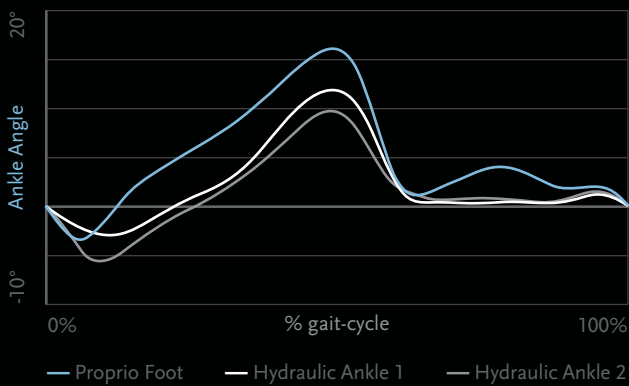

— GREG

A Dynamic Walking Experience

Unmatched range of motion – Motorized 33° ROM to pre-position foot.¹

The Power of Pro-Flex – Maintain full length toe lever, symmetry, and carbon dynamics across a variety of surfaces.⁴⁻⁷

In a comparison with leading hydraulic microprocessor ankles, Proprio Foot was shown to give greater **Ankle Power** at toe-off, while also providing more **Range of Motion** in stance phase.¹

“With a mechanical foot I needed to think about every step, but the Proprio Foot just works with me.”**

— EREZ

Features Designed For Life

Active Dorsiflexion means that with every step the powered ankle raises the toe to increase toe clearance and repositions it for heel contact, in perfect sync with the wearers gait profile.

Terrain Adaptation provides real-time adaptive ankle function with sensors that continually monitor the surface angle and acceleration to pre-position the foot for inclines, declines, and stair ascent and descent.