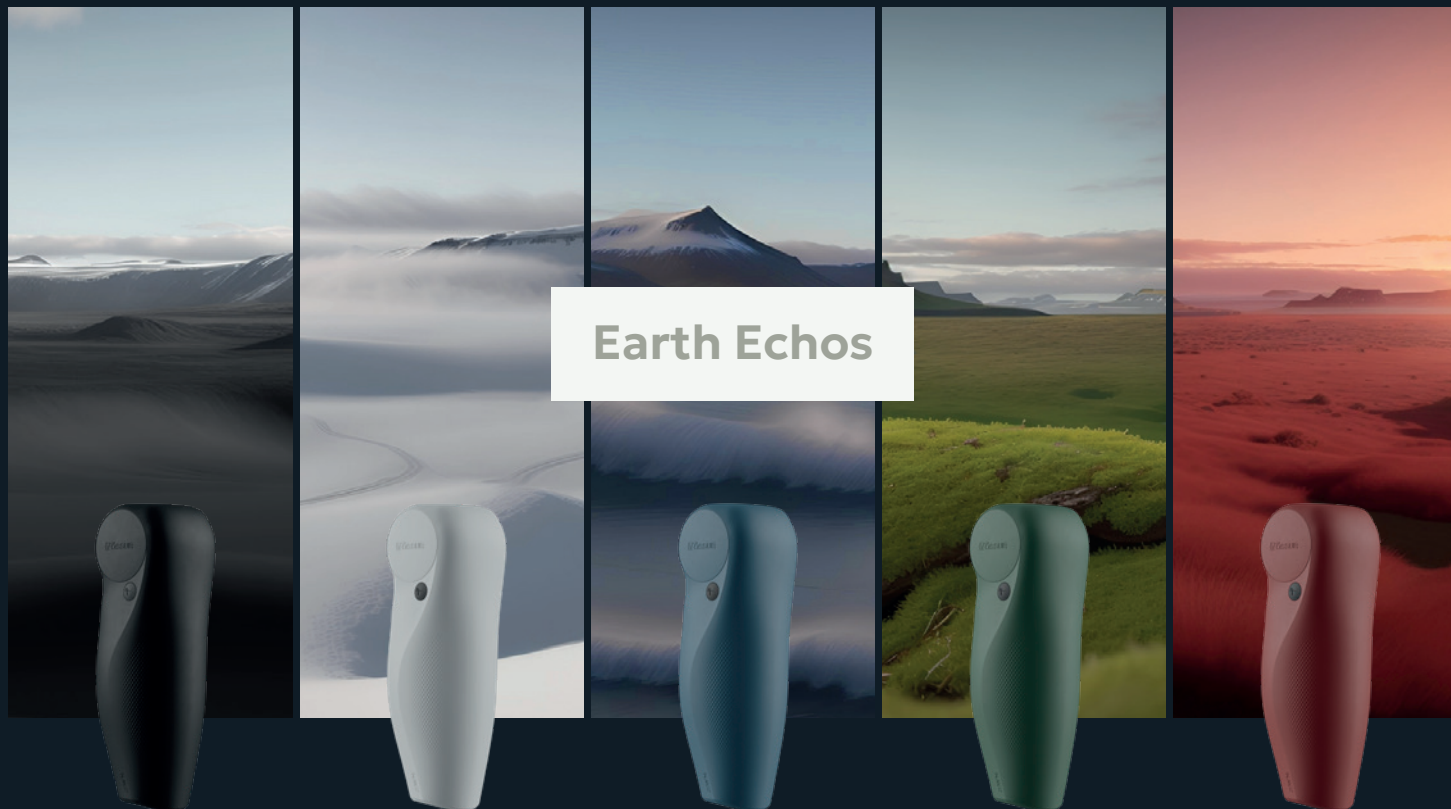

The Essence of Iceland in Every Cover

Navii Protective Covers Inspired by Iceland's Natural Beauty

At Össur, our Icelandic heritage is woven into everything we create. With our headquarters nestled in Reykjavík, we draw inspiration from Iceland's stunning landscapes and vibrant colors to craft products that not only perform exceptionally but also resonate emotionally. Our new Navii Protective Covers, part of the Earth Echos collection, are a tribute to this beautiful land, echoing the serene landscapes, raw elements, and vivid hues of Icelandic nature.

Iceland is renowned for its pristine and untouched beauty - a land where powerful natural forces shape breathtaking vistas. This compelling environment not only captivates the eye but also symbolizes purity and quality. By incorporating these elements into our Navii Protective Covers, we aim to evoke a deep emotional connection to our products, ensuring that every choice reflects both aesthetic appeal and superior quality.