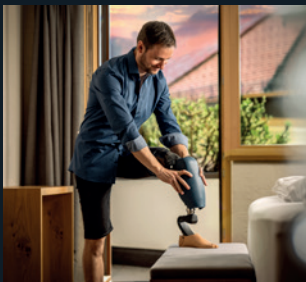

Transform the Patient Experience

As a dedicated prosthetist, your goal is to provide your patients with the best possible solutions to enhance their mobility and quality of life. With Navii, the latest innovation in prosthetic technology, your patients can now experience the new enhanced stability feature, greater freedom, and a new level of empowerment - all in one remarkable device.

Revolutionary Stability and Confidence

Imagine a prosthetic knee that ensures confidence with every step. Navii delivers improved consistency and predictability, especially during challenging activities like descending stairs or ramps.

Unmatched Freedom and Versatility

Navii's cutting-edge, waterproof design breaks down the barriers that traditionally limit prosthetic users. Now, your patients can dive into life fully, whether it's swimming in the ocean or the pool, enjoying a day at the beach, or simply not having to worry about taking a shower. Navii allows them to live without limitations, offering true freedom to participate in all the activities they love.

Empowerment Through Advanced Training

Navii isn't just a prosthetic knee - it's a tool for empowerment. With expanded functional training programs, Navii encourages your patients to explore the full potential of their prosthesis. By actively engaging with their device, they can take control of their mobility journey, making every step toward greater capability and satisfaction.