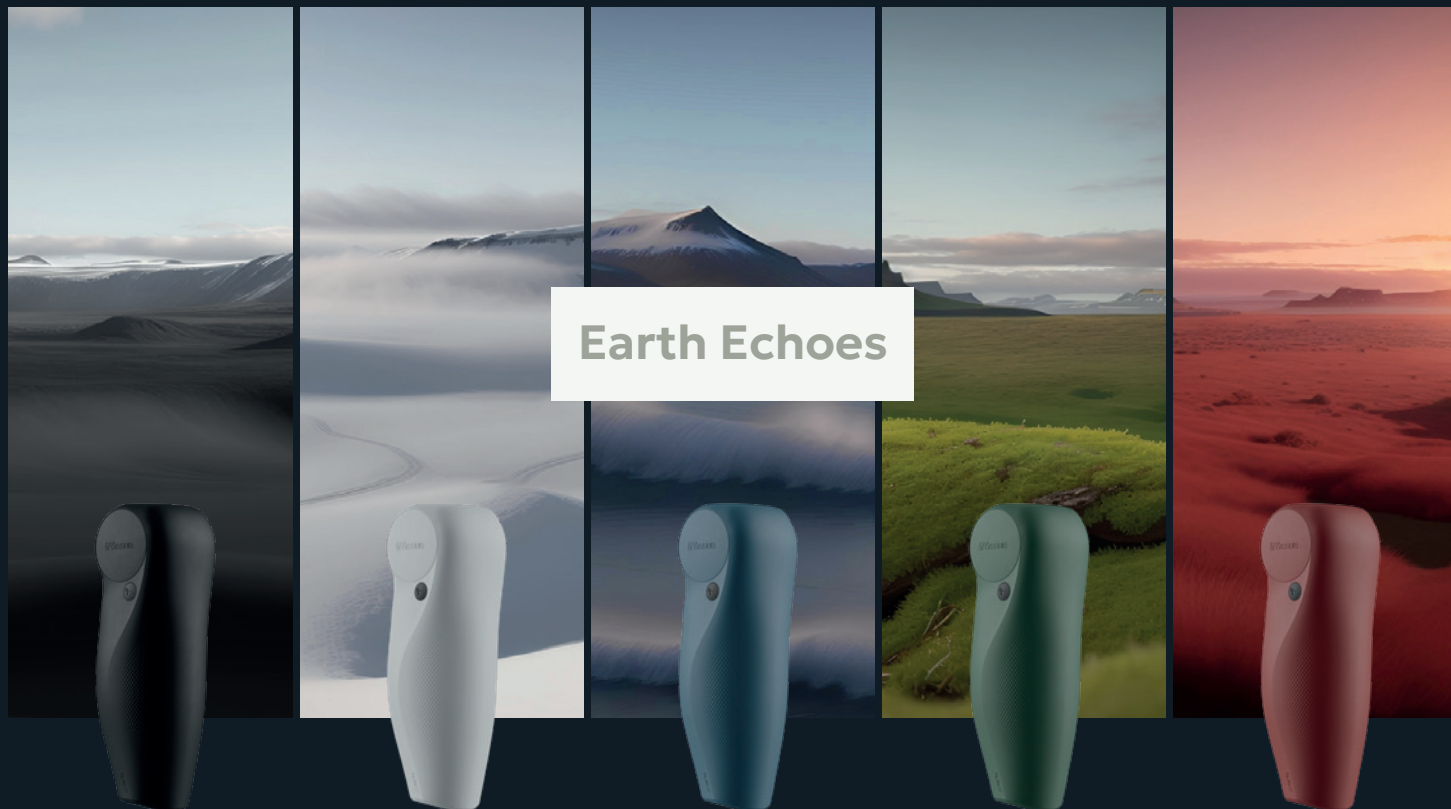

The Essence of Iceland in Every Cover

Navii Protective Covers Inspired by Iceland's Natural Beauty

At Össur, our Icelandic heritage is woven into everything we create. With our headquarters in Reykjavík, we draw inspiration from Iceland's stunning landscapes and vibrant colours to craft products that not only perform exceptionally but also resonate emotionally. Our new Navii Protective Covers, part of the Earth Echoes collection, are a tribute to this beautiful land, echoing the serene landscapes, raw elements, and vivid hues of Icelandic nature.

Iceland is renowned for its pristine and untouched beauty - a land where powerful natural forces shape breathtaking vistas. This compelling environment not only captivates the eye but also symbolises purity and quality. By incorporating these elements into our Navii Protective Covers, we aim to evoke a deep emotional connection to our products, ensuring that every choice reflects both aesthetic appeal and superior quality.