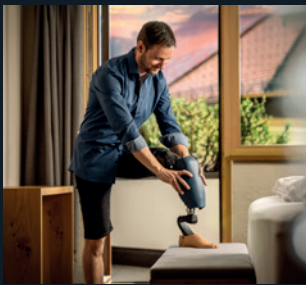

Transform the User Experience

As a dedicated prosthetist, your goal is to provide individuals with the best possible solutions to enhance their mobility and quality of life. With Navii, the latest innovation in prosthetic technology, users can now experience the new enhanced stability feature, greater freedom, and a new level of empowerment - all in one remarkable device.

Revolutionary Stability and Confidence

Imagine a prosthetic knee that ensures confidence with every step. Navii delivers improved consistency and predictability, especially during challenging activities like descending stairs or ramps.

Unmatched Freedom and Versatility

Navii's cutting-edge, waterproof design breaks down the barriers that traditionally limit prosthetic users. Now, the user can dive into life fully, whether it's swimming in the ocean or the pool, enjoying a day at the beach, or simply not having to worry about taking a shower. Navii allows them to live without limitations, offering true freedom to participate in all the activities they love.

Empowerment Through Advanced Training

Navii isn't just a prosthetic knee - it's a tool for empowerment. With expanded functional training programs, Navii encourages the user to explore the full potential of their prosthesis. By actively engaging with their device, they can take control of their mobility journey, making every step toward greater capability and satisfaction.