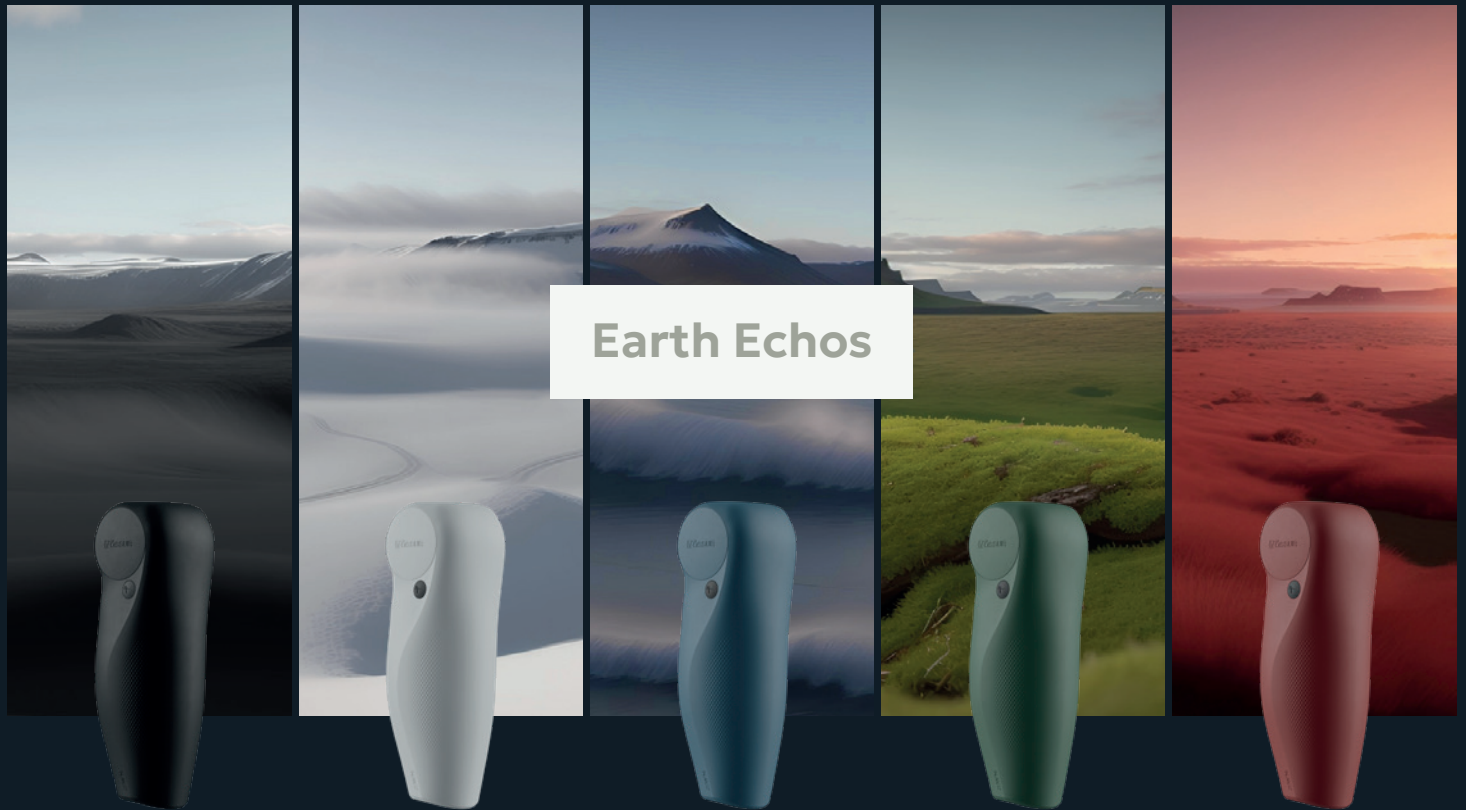

The Essence of Iceland in Every Cover

Navii Protective Covers Inspired by Iceland's Natural Beauty

At Össur, our Icelandic heritage is woven into everything we create. With our headquarters nestled in Reykjavík, we draw inspiration from Iceland's stunning landscapes and vibrant colours to craft products that not only perform exceptionally but also resonate emotionally. Our new Navii Protective Covers, part of the Earth Echos collection, are a tribute to this beautiful land, echoing the serene landscapes, raw elements, and vivid hues of Icelandic nature.

Iceland is renowned for its pristine and untouched beauty - a land where powerful natural forces shape breathtaking vistas. This compelling environment not only captivates the eye but also symbolises purity and quality. By incorporating these elements into our Navii Protective Covers, we aim to evoke a deep emotional connection to our products, ensuring that every choice reflects both aesthetic appeal and superior quality.