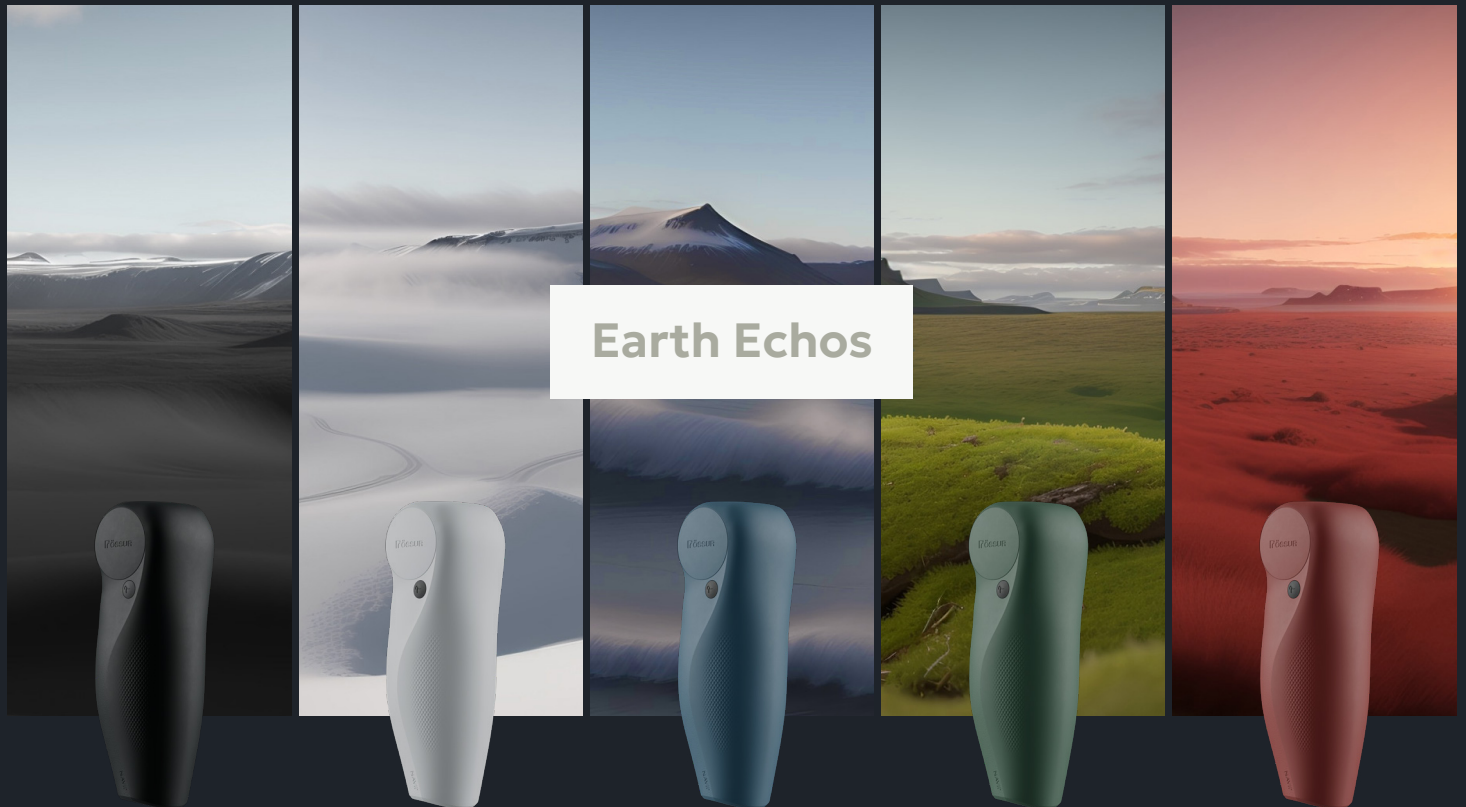

The Essence of Iceland in Every Cover

Navii Protective Covers Inspired by Iceland's Natural Beauty

At Össur, our Icelandic heritage is woven into everything we create. With our headquarters nestled in Reykjavík, we draw inspiration from Iceland's stunning landscapes and vibrant colours to craft products that not only perform exceptionally but also resonate emotionally. Our new Navii Protective Covers, part of the Earth Echos collection, are a tribute to this beautiful land, echoing the serene landscapes, raw elements, and vivid hues of Icelandic nature.

Iceland is renowned for its pristine and untouched beauty - a land where powerful natural forces shape breathtaking vistas. This compelling environment not only captivates the eye but also symbolises purity and quality. By incorporating these elements into our Navii Protective Covers, we aim to evoke a deep emotional connection to our products, ensuring that every choice reflects both aesthetic appeal and superior quality.