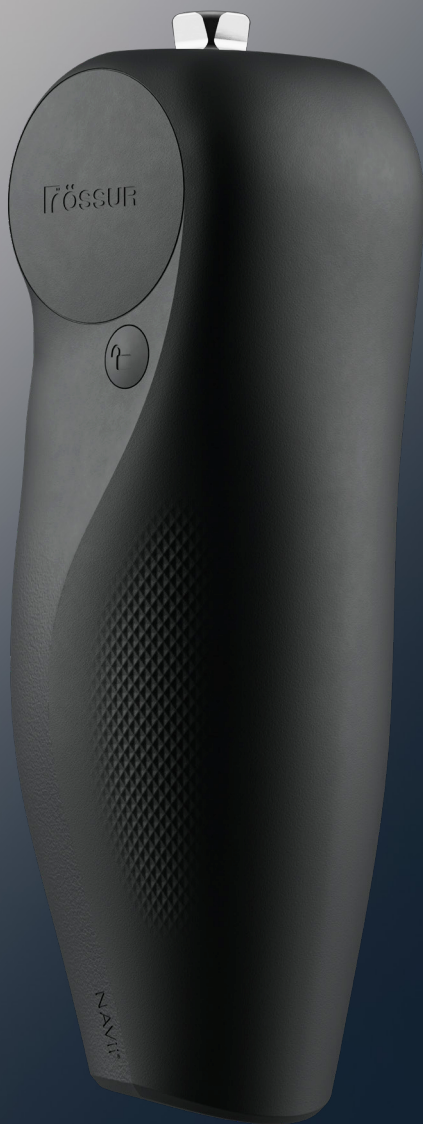

Discover the Features that Make Navii Stand Out

Strong, Powerful Actuator

Navii's powerful actuator delivers exceptional support, especially at high flexion angles. The advanced yielding control provides your patients with improved consistency and predictability, particularly when

descending stairs or ramps. This enhanced stability allows them to feel equal to or even more secure, ensuring a reliable mobility experience.

Variable Position
Mechanical Lock

Strong, Powerful Actuator

Waterproof Design

Removable Protective
Covers & Natural Sitting

Össur Logic Training Exercises
and Advanced Settings

Advanced Gait Reports

Improved User Interface

High Activity Features