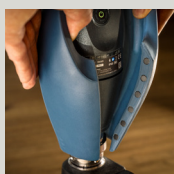

Waterproof Design

Navii is designed with a robust waterproof build (IP68 rated), making it perfect for patients who want to engage in water activities. Whether it's a day at the pool, a beach outing, or walking through sand, Navii stands up to the challenge. It can handle occasional submersion in fresh, salt, and chlorinated water—just a quick rinse with fresh water afterward keeps it in top condition.

Removable Protective Covers & Natural Sitting

Navii combines functionality and aesthetics with its removable protective covers and options for customisation. Available in three lengths—standard, medium, and long—Navii is designed to accommodate varying cosmetic preferences, including different colours and finishes. Its more anatomical shape and high-quality finish enhance the natural look and feel, while the knee naturally flexes when sitting, ensuring comfort without unwanted extension. This thoughtful, user-centric design means your patients get a prosthetic knee that not only performs exceptionally but also looks and feels great.

Variable Position Mechanical Lock

Give your patients the comfort they deserve with Navii's innovative Variable Position Mechanical Lock. This feature allows for secure, flexed standing positions with a mechanically locked knee at 20°, 10°, or fully extended at 0°. This adaptability offers a comfortable and stable stance.

Össur Logic Training Exercises and Advanced Settings